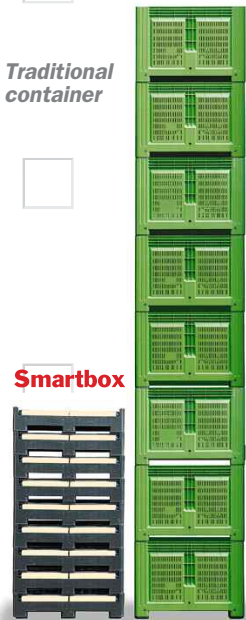

INDUSTRIA

MATERIE

The return of the space.

PLASTICHE

Smartbox® *The return of the space.*

*The intelligent, reliable and affordable answer
to the logistics and space problems*

in the agro-food and industrial sectors.

By Capp-Plast.

Traditional container

Smartbox

Smartbox Traditional container

Smartbox.
Intelligence creates space.

Optimized logistics and storage.

From 54% to 66% of spared space.

Folding the container's sides spares space during storage and transportation of empty bins, reducing the volume by a factor 1:2 to 1:3 depending on the box height.

Greater capacity.

From 5% to 12% more volume.

Effective volume is greater due to the special shape of the walls.

Smartbox.
Space is available.

No sharp edges.
Safe handling and goods integrity guaranteed.