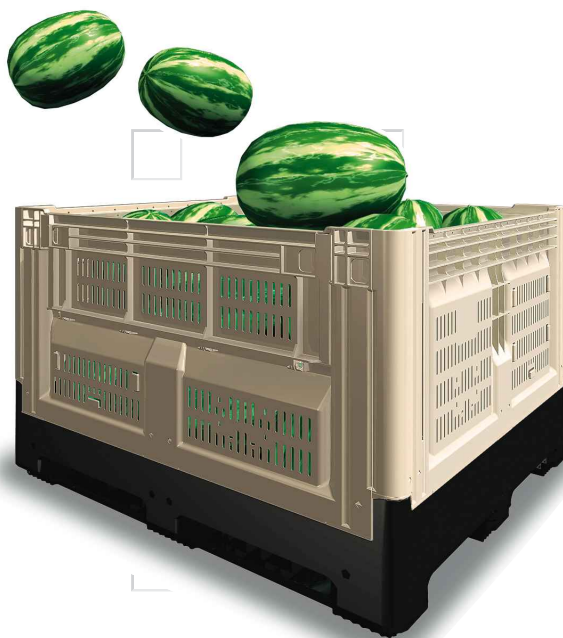

By Capp-Plast.

Traditional container

Smartbox

Smartbox Traditional container

Smartbox.
Intelligence creates space.

Optimized logistics and storage.

From 54% to 66% of spared space.

Folding the container's sides spares space during storage and transportation of empty bins, reducing the volume by a factor 1:2 to 1:3 depending on the box height.

Safe stacking.

Maximum stability during transportation, handling and when stacked.

Fully safe self-support stacking thanks to the specifically projected feet/skids and base interlock system, either in the folded or erected shape which enables maximum stability during handling, transportation and stacking.

Greater capacity.

From 5% to 12% more volume.

Effective volume is greater due to the special shape of the walls.

Smartbox.
Space is available.

No sharp edges.
Safe handling and goods integrity guaranteed.