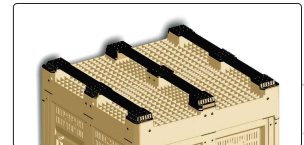

Three skids