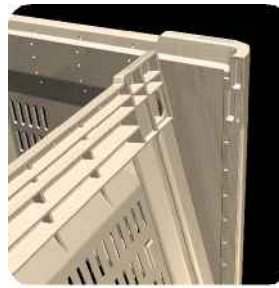

Safe stacking.

Maximum stability during transportation, handling and when stacked.

Fully safe self-support stacking thanks to the specifically projected feet/skids and base interlock system, either in the folded or erected shape which enables maximum stability during handling, transportation and stacking.

Greater capacity.

From 5% to 12% more volume.

Effective volume is greater due to the special shape of the walls.

Smartbox.
Space is available.

No sharp edges.
Safe handling and goods integrity guaranteed.

**Incredible
strength.**

**Structure and skids ensure
strength and stability.**

The base with two or three skids provides the structure with further robustness and stability, thus allowing handling either with forklifts and pallet transporters.