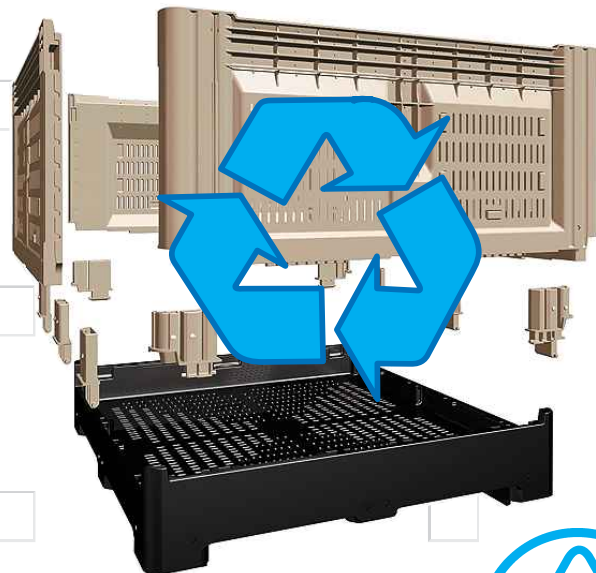

**Incredible
strength.**

**Structure and skids ensure
strength and stability.**

The base with two or three skids provides the structure with further robustness and stability, thus allowing handling either with forklifts and pallet transporters.

**Complete
variety
of standard
accessories.**

*For all possible
working needs.*

Lid

Two skids

Three skids

Label holder

Hot print logo

Embossed print logo

Fully recyclable.
*No metal inserts
for a whole recycling.*

The container, produced in high density polyethylene (PE-HD), has no metal inserts at all and is 100 % recyclable. If broken each component can be easily replaced, without any special tools, by a full set of spare parts.